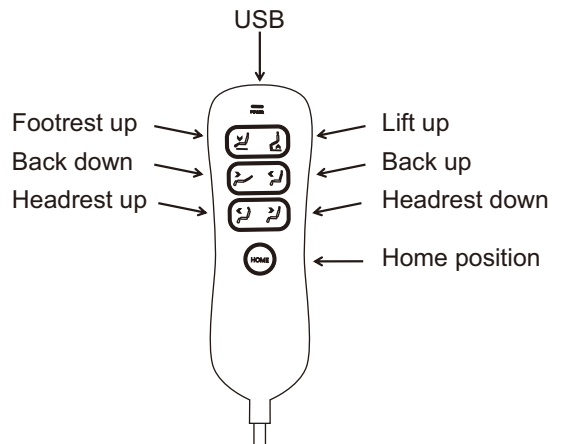

Parts List			
NO .	DESCRIP TION	SKETCH	QTY
A	Seat		1PC
B	Back		1PC
C	Power cord		1PC
D	Transformer		1PC

1. Connect the connector of back and seat
Place Bracket into Sleeve and press top of back down rmlly

2. Connect the connector from motor to the power cord and transformer

3. Use the handcontroller to enjoy your Barcalounger® Furniture

CAUTION

Do not allow children to play on this mechanism furniture or operate the mechanism. Leg rest folds down on closing so that child could possibly be injured. Always leave in an upright and closed position and keep hands feet clear of mechanism. Only the occupant should operate it.